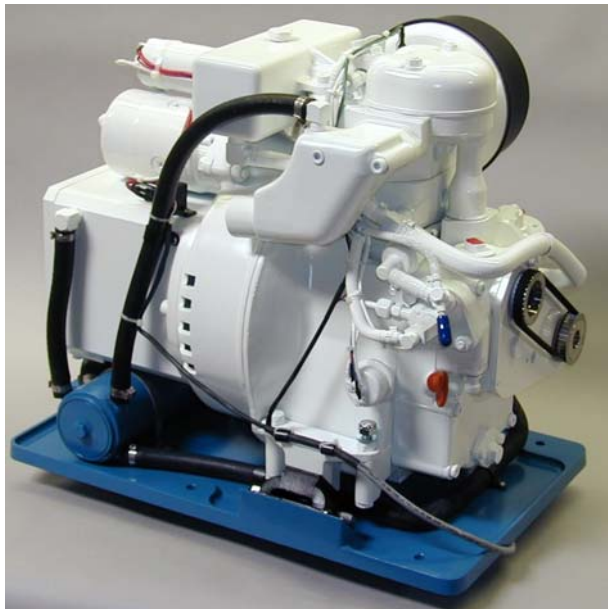

ENTEC WEST, INC

Marine Diesel Generators

MODEL	DESCRIPTION	PRICE
EW-4200-D/SE	4.2 Kw marine diesel generator, with stainless steel sound enclosure, remote control panel (5" x 5"), 30 foot extension harness, operators/parts book, hand crank, and oil drain pump.	8,800.00
	Options	
EW-4200-D/SR	Same as above, except with remote A.C motor powered, seal-less, magnetically coupled sea water pump.	8,950.00
EW-4200-D/SF	Same as EW-4200-D/SR, except engine driven magnetically coupled engine coolant pump.	9,100.00
EW-4200-SS	"Ship/Shore" transfer switch, combined with remote control panel. (5" high x 8" wide)	200.00
EW-4200-SS/MP	AC voltmeter & ammeter, "Ship/Shore" transfer switch, combined with remote panel. (8" x 8")	380.00
990-EW-E-KIT	Spares kit for EW-4200-D/E, includes two impellers, fuel filter, air filter, belt, generator capacitor, two sea water pump seals, two engine coolant pump seals and two zincs.	125.00
990-EW-R-KIT	Spares kit for EW-4200-D/R, includes, impeller, fuel filter, air filter, belt, generator capacitor, two engine coolant pump seals, and two zincs.	110.00
990-EW-F-KIT	Spares kit for EW-4200-F, fuel filter, air filter, belt, generator capacitor, and two zincs.	80.00
DE-AIRVENTH	Anti-siphon "TEE" kit.	137.75
DE-DOORN-1.5	Exhaust thru hull, 1 ½"	15.00
DE-FRT330/13	Sea water strainer, ½"	104.25
DE-WLOCKLP40R	Percolating type muffler, 1 ½"	194.00
DE-MPMP40	Inline exhaust silencer, 1 ½"	128.75